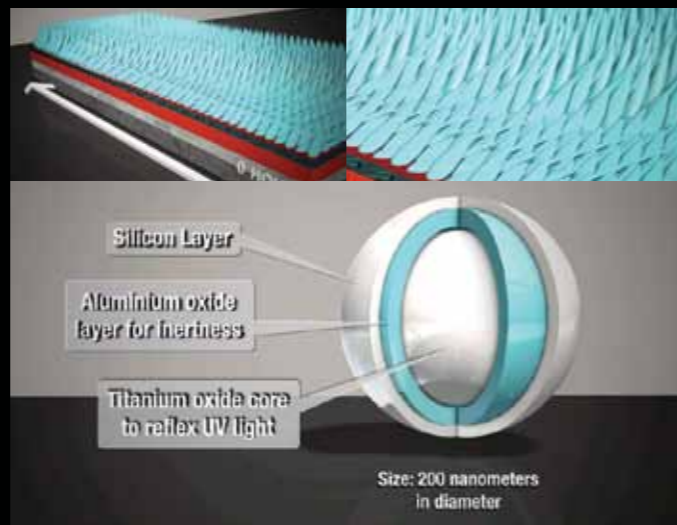

AVIATION

FROM LIGHT AIRCRAFT TO THE FASTEST EXECUTIVE JETS

TRIBOS® has proved to be the ultimate time-saving product that the aviation industry has been waiting for.

- Tested and approved for use by leading aircraft manufacturers
- Applied by builders of new aircraft and by maintenance teams worldwide
- Cuts cleaning time and cost dramatically
- Improves fuel efficiency and air flow over the surfaces
- Pilots report more efficient aircraft performance after TRIBOS® treatment

TRIBOS®. CUTTING EDGE TECHNOLOGY THAT PROTECTS YOUR YACHT

THE SCIENCE OF SURFACES

- The TRIBOS® polymer is a chemically complex, high-performance sacrificial barrier.
- The TRIBOS® polymer creates a chemical bond to the surface, then 'tails' of each individual polymer bond together to form a cargo net, making that bond even stronger. This forms the unbeatably durable, high gloss, transparent layer.
- The TRIBOS® polymer is impregnated with titanium oxide which reflects UV light, preventing colour fade.